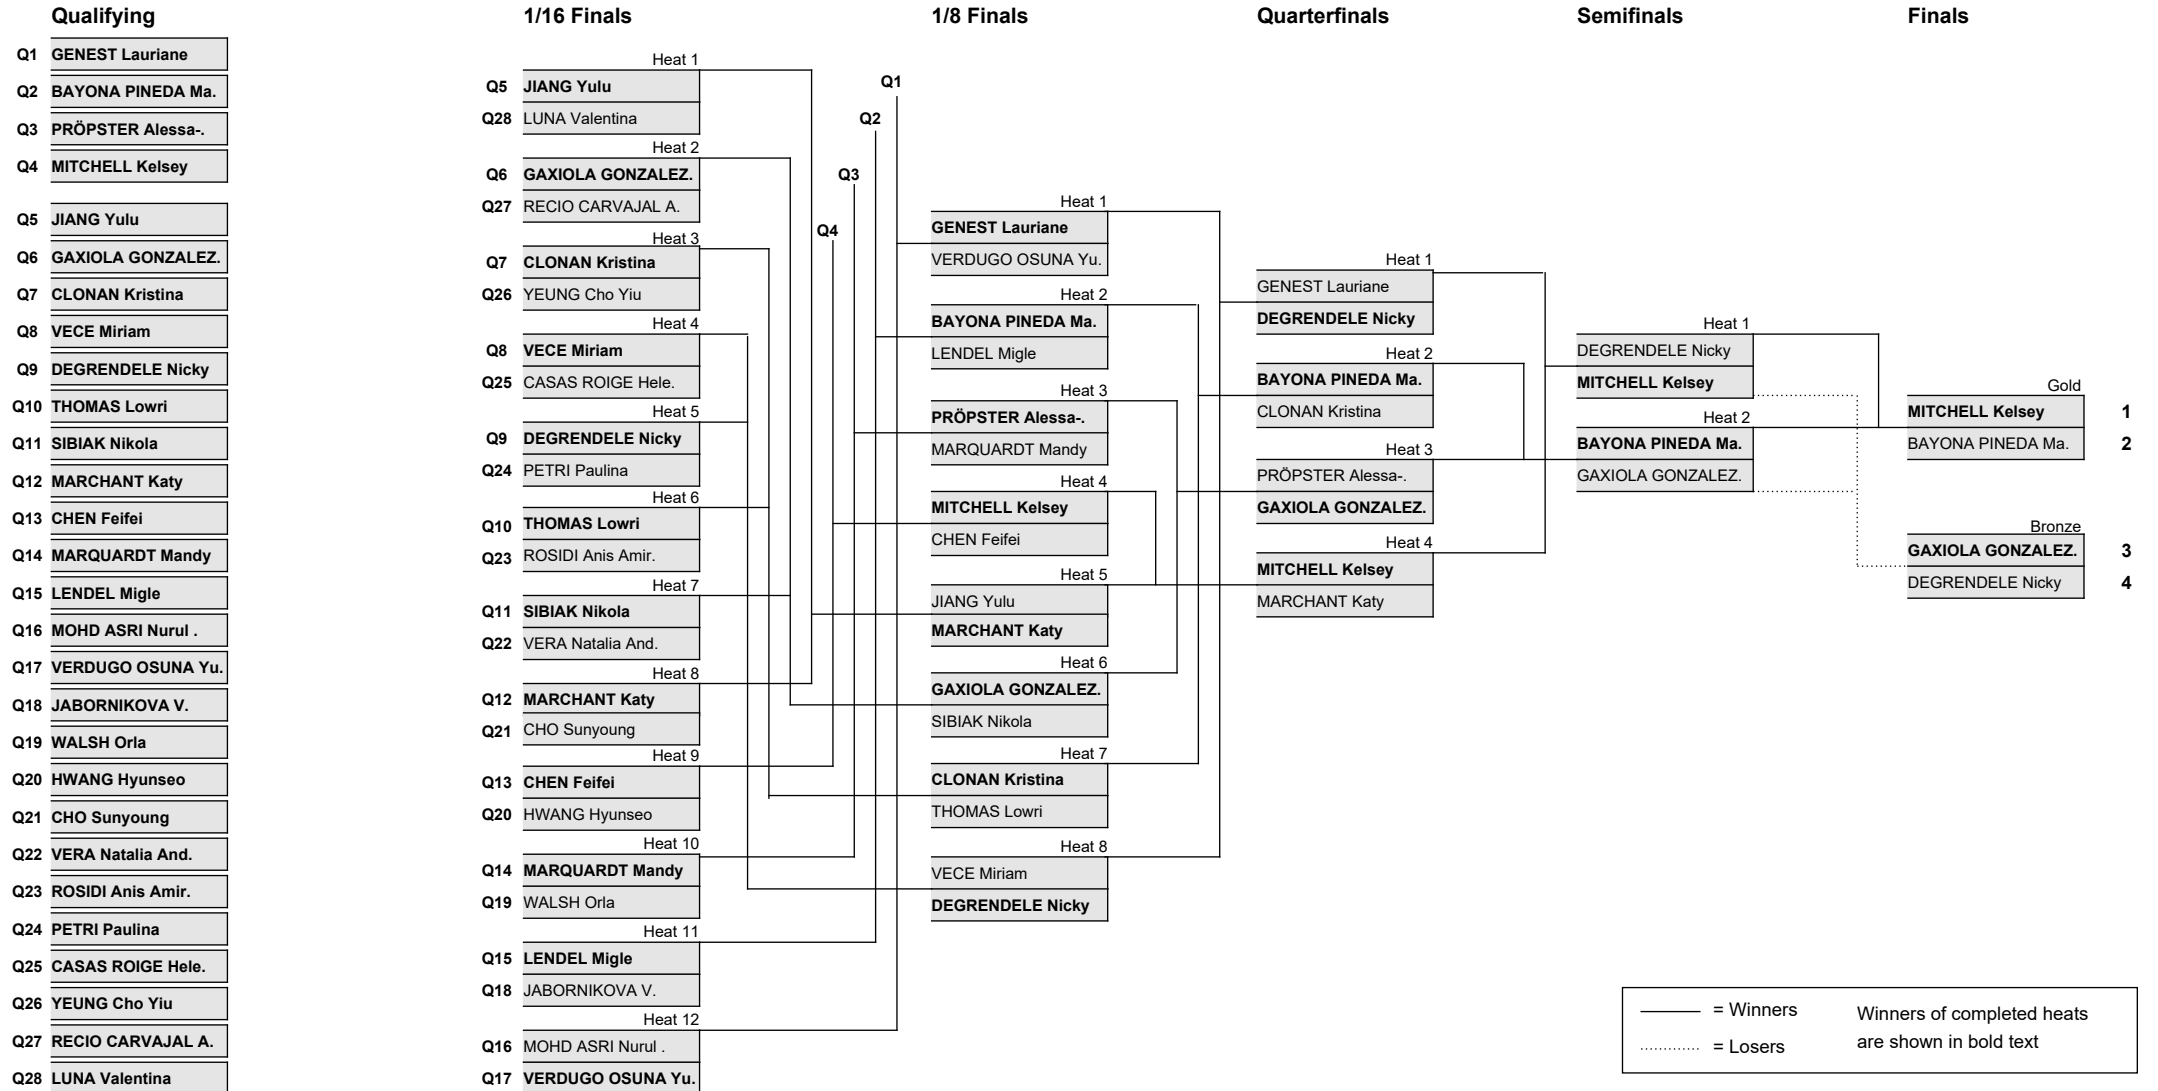

Women's Sprint / Vitesse femmes

Results Bracket / Tableau de progression

—— = Winners Winners of completed heats are shown in bold text
 = Losers

LEGEND
 w Warning