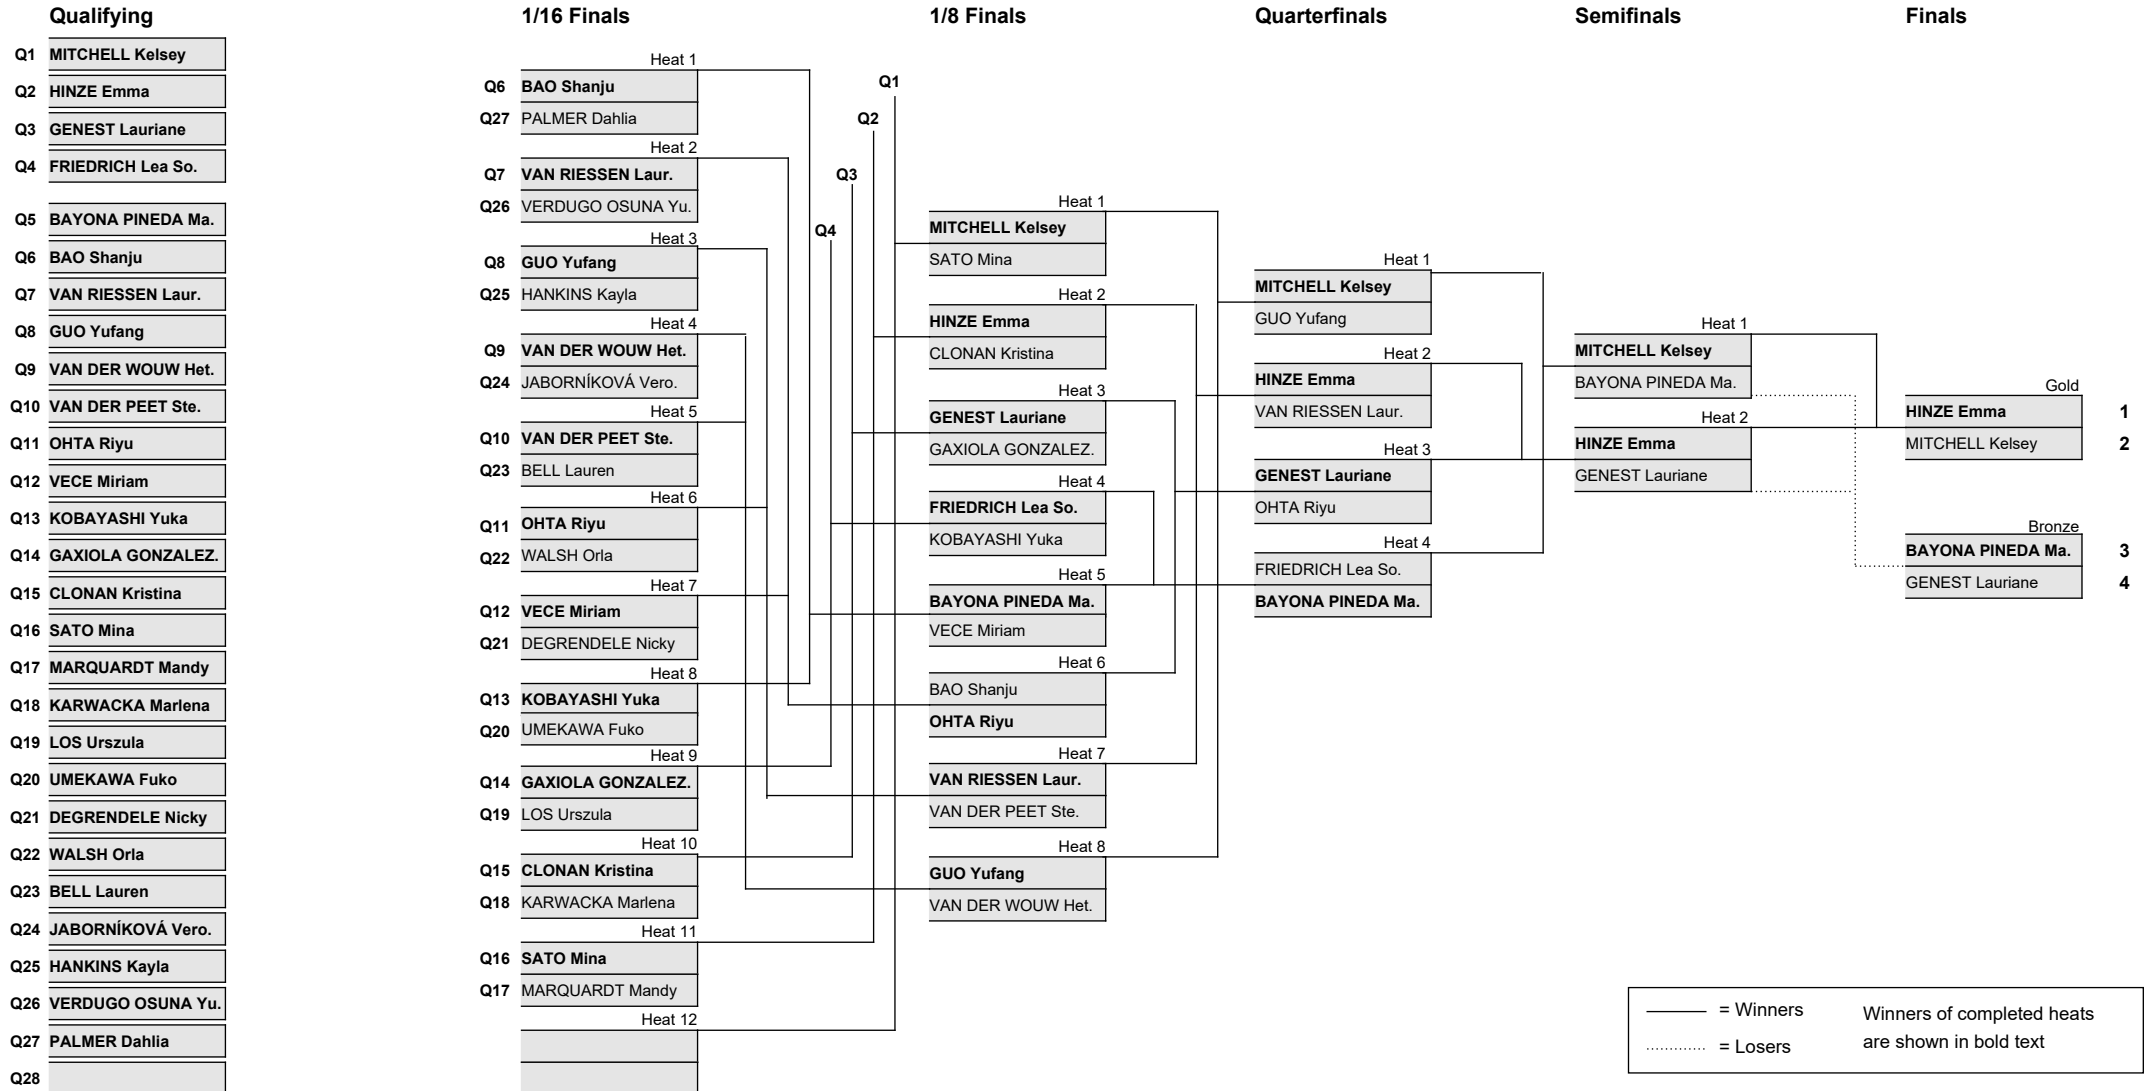

Women's Sprint / Vitesse femmes

Results Bracket / Tableau de progression

LEGEND
w Warning